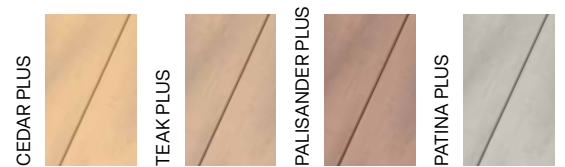

SMOOTH
PLUS COLOURS
smooth texture

profile	dimensions	standard length	custom length	weight
137 Classic	137 × 23 mm	4 m	2 - 6 m	3.4 kg/lm

ACCESSORIES

JOISTS

Dimensions	35 × 25 mm	40 × 40 mm	40 × 75 mm	50 × 30 mm	50 × 50 mm
Length	4 m	4 m	4 m	4 m / 3 m	4 m / 3 m
Material	aluminium	aluminium	aluminium	WPC	WPC
Laying	40 cm	60 cm	100 cm	15 cm	30 cm