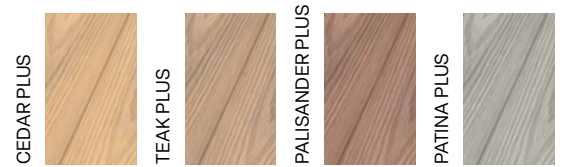

profile	dimensions	standard length	custom length	weight
137 Classic	137 × 22 mm	4 m	2 - 6 m	3.3 kg/lm