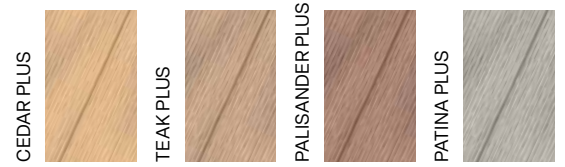

profile	dimensions	standard length	custom length	weight
137 Classic	137 × 22 mm	4 m	2 - 6 m	3.3 kg/lm
140 Infnit	140 × 22 mm	4 m	2 - 6 m	3.4 kg/lm