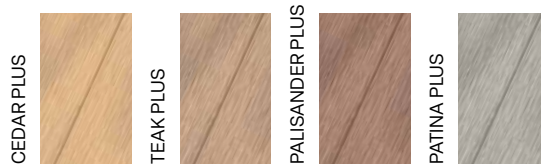

CLIPS

**FENCES FOREST
BASIC COLOURS**

profile	dimensions	standard length	custom length	weight
	90 × 15 mm	–	1.3 – 3.6 m	1.65 kg/lm
	120 × 11 mm	–	1.3 – 3.6 m	1.65 kg/lm

**FENCES FOREST
PLUS COLOURS**

profile	dimensions	standard length	custom length	weight
	120 × 11 mm	3,6 m	1.3 – 3.6 m	1.65 kg/lm