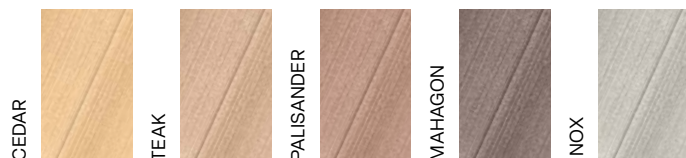

90 STAR SMOOTH BASIC COLOURS

brushed   unbrushed

profile	dimensions	stock length	custom length	weight
brushed/unbrushed	90 × 23 mm	–	2 – 4 m	2,5 kg/lm
brushed/unbrushed with groove	90 × 23 mm	–	2 – 4 m	2,4 kg/lm