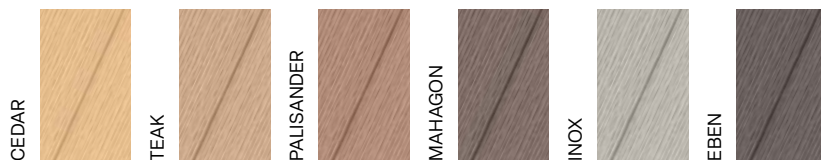

FINISHING BOARDS
BASIC COLOURS

profile	dimensions	texture	length	weight	
	edge board 70	70 × 16 mm	forest/smooth	2 m	1,35 kg/lm
	edge board 90	90 × 16 mm	forest/rustic	2 m	1,7 kg/lm
	edge board 90	90 × 16 mm	forest/smooth	2 m	1,7 kg/lm
	edge board 120	120 × 11 mm	natur/forest	3 m	1,65 kg/lm
	edge board 120	120 × 11 mm	forest/rustic	3 m	1,65 kg/lm
	edge board 150	150 × 19 mm	forest/rustic	4 m	3,4 kg/lm
	edge board 195	195 × 22 mm	forest	4 m	4,7 kg/lm
	corner board 50	50 × 50 mm	rustic	3,3 m	1,0 kg/lm