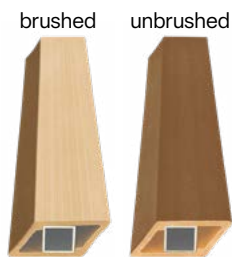

90 RHOMBA SMOOTH
BASIC COLOURS

NEW

profile	dimensions	stock length	custom length	weight
brushed/unbrushed	94(70) × 41 mm	-	1 – 3 m	1,9 kg/lm