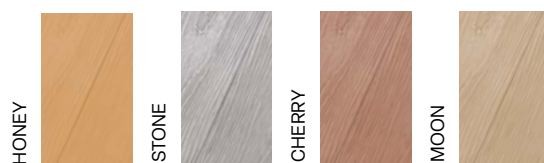

FINISHING BOARDS SE
COLOURS WITH ANNEALING

NEW

profile	dimensions	texture	length	weight	
	edge board 70 SE	70 × 11 mm	timber	2,2 m	0,98 kg/lm
	corner board 50 SE	50 × 50 mm	fiber	3,6 m	0,7 kg/lm