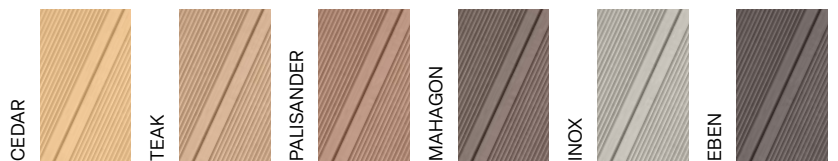

profile	dimensions	stock length	custom length	weight
137 Classic	137 × 23 mm	4 m*	2–6 m	3,4 kg/lm

* The stock length only applies to Teak and Palisander colors.