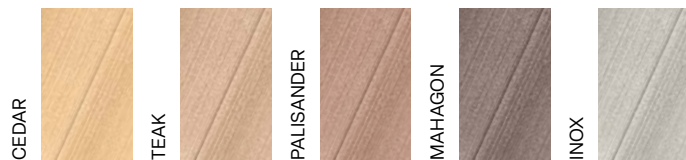

profile	dimensions	stock length	custom length	weight
brushed/unbrushed	45 × 23 mm	–	2 – 4 m	1,25 kg/lm
brushed/unbrushed with groove	45 × 23 mm	–	2 – 4 m	1,15 kg/lm