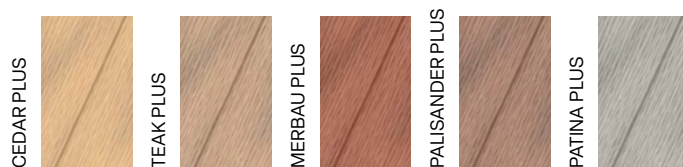

FENCES
PLUS COLOURS

profile	dimensions	texture	stock length	custom length	weight
	120 × 11 mm	forest/forest	3,6 m	1,0 – 3,6 m	1,65 kg/lm
	120 × 11 mm	natur/forest	–	1,0 – 3,6 m	1,65 kg/lm