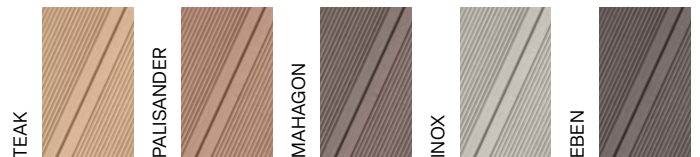

profile	dimensions	stock length	weight
137 Ambiente SE	137 × 23 mm	4 m	2,8 kg/lm