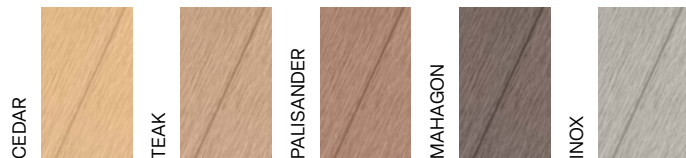

45 MINISTAR RUSTIC BASIC COLOURS

profile	dimensions	stock length	custom length	weight
	45 × 22 mm	–	2 – 4 m	1,25 kg/lm
with groove	45 × 22 mm	–	2 – 4 m	1,15 kg/lm