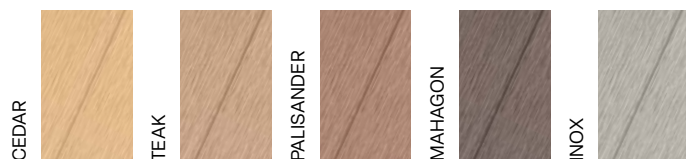

90 STAR RUSTIC BASIC COLOURS

profile	dimensions	stock length	custom length	weight
	90 × 22 mm	–	2 – 4 m	2,5 kg/lm
with groove	90 × 22 mm	–	2 – 4 m	2,4 kg/lm