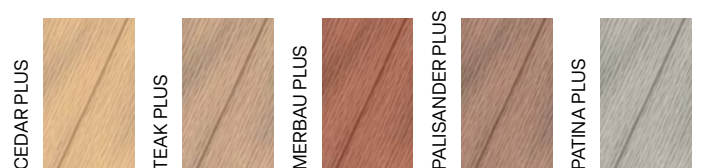

profile	dimensions	stock length	custom length	weight
137 Classic	137 × 22 mm	4 m	2–6 m	3,3 kg/lm
140 Infnit	140 × 22 mm	–	2–6 m	3,4 kg/lm