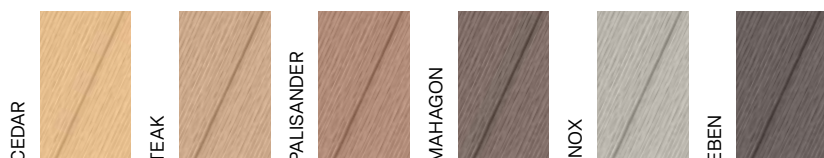

150 PANEL FOREST BASIC COLOURS

profile	dimensions	stock length	custom length	weight
	150 × 14 mm	3,3 m	2 - 4 m	2,1 kg/lm