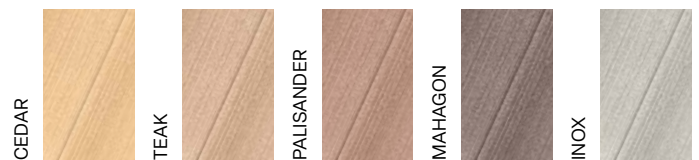

50 BONE SMOOTH
50 MINIBONE SMOOTH
BASIC COLOURS

profile	dimensions	stock length	custom length	weight
brushed/unbrushed	50 × 50 mm	-	2 – 4 m	2,3 kg/lm
brushed/unbrushed	50 × 30 mm	-	2 – 4 m	1,4 kg/lm