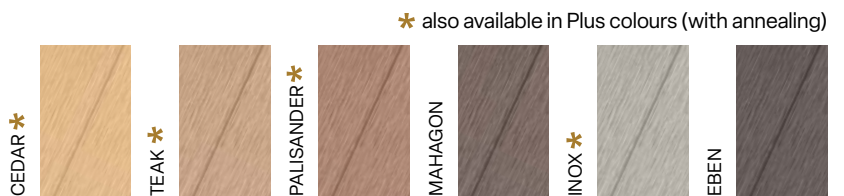

RUSTIC BASIC COLOURS embossed rustic texture

profile	dimensions	stock length	custom length	weight
137 Classic *	137 × 22 mm	–	2–6 m	3,3 kg/lm
195 Max	195 × 22 mm	–	2–4 m	4,7 kg/lm
140 Infnit *	140 × 22 mm	–	2–6 m	3,4 kg/lm