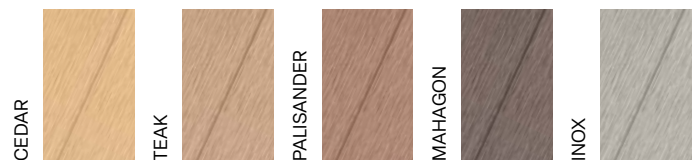

90 RHOMBA RUSTIC
BASIC COLOURS

NEW

profile	dimensions	stock length	custom length	weight
	94(70) × 41 mm	-	1 – 3 m	1,9 kg/lm