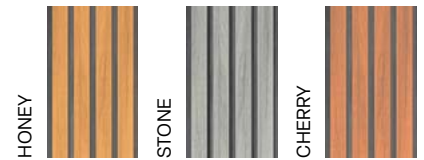

219 LAMELLA FIBER SE
COLOURS WITH ANNEALING

NEW

profile	dimensions	stock length	custom length	weight
	219 × 26 mm	3,6 m	-	2,81 kg/lm