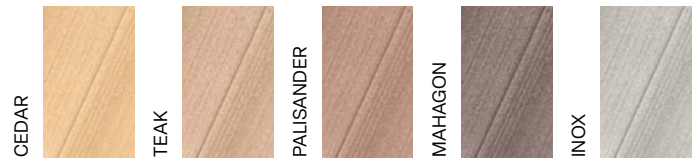

90 RHOMBA SMOOTH
BASIC COLOURS

NEW

profile	dimensions	stock length	custom length	weight
brushed/unbrushed	94(70) × 41 mm	-	1 – 3 m	1,9 kg/lm