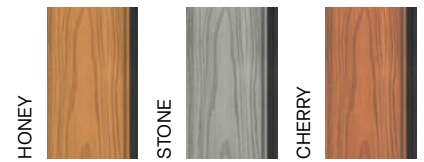

174 NOVA TIMBER SE
COLOURS WITH ANNEALING

NEW

profile	dimensions	stock length	custom length	weight
	174 × 21 mm	3,6 m	-	1,96 kg/lm